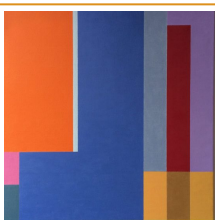

Clive Stratford's paintings, influenced by the urban landscape of inner city Melbourne, reek of industrial chic. Stratford's obsession with clean lines, dark shadows and sharp edges belies his interest in the grit and chaos of industrial Collingwood. His style is a blend of geometry and abstracted landscapes and his traditional training and thorough knowledge of art history, particularly the Italian masters, allow the artist to be playful with references to painters such as Mondrian and the De Stijl movement.

Price: \$1,800.00

SYNTHESIS #2 BY CLIVE STRATFORD

2012
96 x 84 cm
Oil on canvas
Stretcher base ready to hang with wire or D rings

Price: \$1,700.00

RED ARROW A R F #4 BY IAN WESTWOOD

2020
81 x 51 x 10 cm, 5.2 Kg
Steel and paint